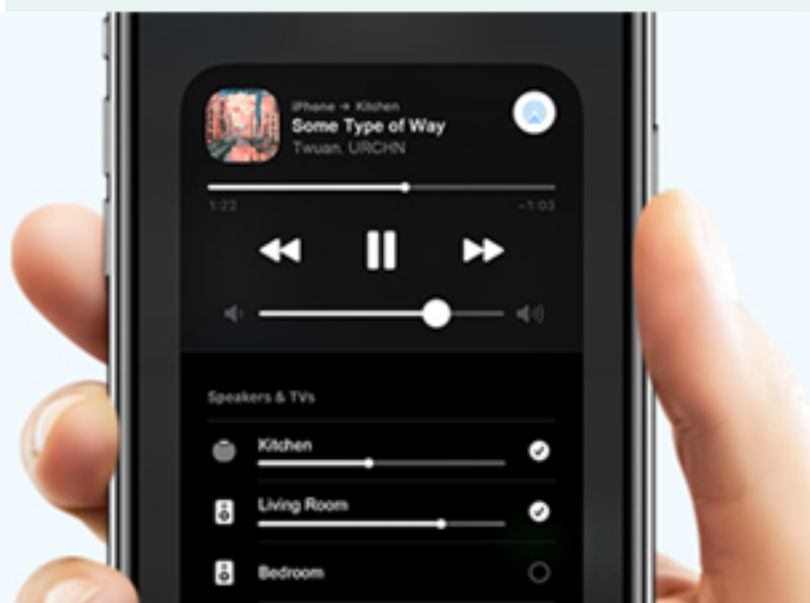

WiiMMini

WiiM Mini is a small size, easy to use and wireless Hi-Res lossless audio streamer.

Build with 2.4G & 5.8G WiFi and Bluetooth 5.2, capable to output 24bit/192Khz Hi-Res audio and support famous online music.

WiiM Mini can pair with multiple devices to form multiroom system using Airplay2 or AVS, and with Works with Alexa and Works with Siri, WiiM Mini can be voice controlled by Amazon Alexa and Apply

Turn any audio gear smart

Features

AirPlay2 Streaming

Stream music wirelessly from Apple devices

Famous Online Music

Stream and listen music from your favorite music services

Voice Control

Control the device with your voice

Free APP

Free to download from Google Play & App Store

Multiroom Streaming

Stream and sync the same music to all your rooms

Audio Latency

Build with mic to auto adjust audio latency within multiroom devices

Dimension