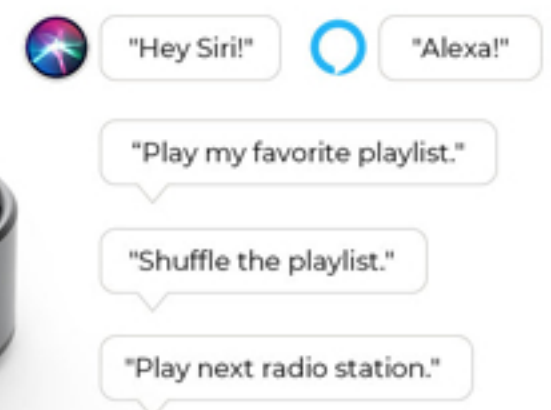

WiiMMini

WiiM Mini is a small size, easy to use and wireless Hi-Res lossless audio streamer.

Build with 2.4G & 5.8G WiFi and Bluetooth 5.2, capable to output 24bit/192Khz Hi-Res audio and support famous online music.

WiiM Mini can pair with multiple devices to form multiroom system using Airplay2 or AVS, and with Works with Alexa and Works with Siri, WiiM Mini can be voice controlled by Amazon Alexa and Apply

Turn any audio gear smart

Features

AirPlay2 Streaming

Stream music wirelessly from Apple devices

Famous Online Music

Stream and listen music from your favorite music services

Voice Control

Control the device with your voice

Free APP

Free to download from Google Play & App Store

Multiroom Streaming

Stream and sync the same music to all your rooms

Audio Latency

Build with mic to auto adjust audio latency within multiroom devices

Dimension